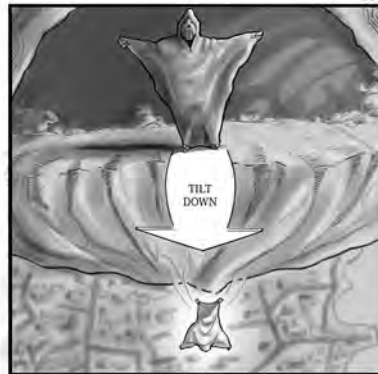

# SANCTUS

CLIFFS ABOVE THE CITY OF RUIN. WIDE SHOT.  
A LONE FIGURE STANDS IN THE CAVE MOUTH.

CUT.

M/C/U. SAMUEL SPREADS HIS ARMS WIDE.

CUT.

SAMUEL'S P/O/V OF RUIN FAR BELOW.

CUT.

HIGH DOWN SHOT. CROWD REACTION.

# SANCTUS

C/U OF SAMUEL.

CUT.

C/U . SAMUEL PUSHES HIS TOES INTO THE LOOPS IN HIS ROBE.

CUT.

TILT DOWN AS SAMUEL TIPS FORWARD AND PLUMMETS TO EARTH.

CUT.

# SANCTUS

CROWD REACTION SHOT. THE PEOPLE GASP/ SCREAM

CUT.

WIDE SHOT.  
SAMUEL FALLS THROUGH SPACE.

CUT.

HE SPREADS HIS LIMBS WIDE TO PRODUCE A BAT WING EFFECT  
WITH HIS ROBES.

CUT.

HE SWOOPS AWAY OVER THE CITY.