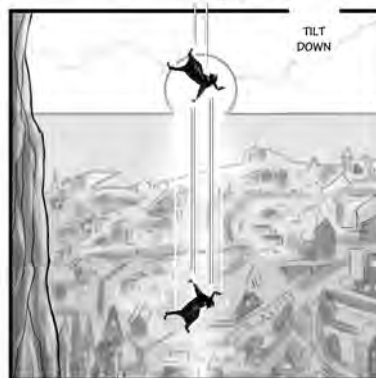

# SANCTUS

CROWD REACTION SHOT. THE PEOPLE GASP/ SCREAM

CUT.

WIDE SHOT.  
SAMUEL FALLS THROUGH SPACE.

CUT.

HE SPREADS HIS LIMBS WIDE TO PRODUCE A BAT WING EFFECT  
WITH HIS ROBES.

CUT.

HE SWOOPS AWAY OVER THE CITY.

# SANCTUS

SAMUEL STREAKS DOWN TO THE GROUND.  
FIG CROWD SHEILD THE IMPACT. CUT.

C/U ON CROWD REACTION. CUT.

M/C/U. PULL OUT. THE CROWD GOES QUIET. CUT.

# SANCTUS

IN SILHOUETTE, SAMUEL FALLS PAST THE SUN.

CUT.

O/S TRACKING SHOT OF SAMUEL.  
THE GROUND SCREAMS UP TO MEET HIM.

CUT.

C/U OF SAMUEL.  
HE TURNS HIS HEAD FROM THE IMMINENT IMPACT.

CUT.