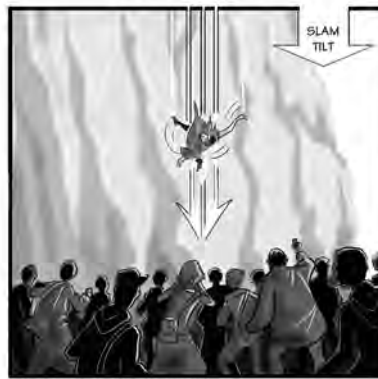

# SANCTUS

C/U OF SAMUEL.

CUT.

C/U . SAMUEL PUSHES HIS TOES INTO THE LOOPS IN HIS ROBE.

CUT.

TILT DOWN AS SAMUEL TIPS FORWARD AND PLUMMETS TO EARTH.

CUT.

# SANCTUS

CROWD REACTION SHOT. THE PEOPLE GASP/ SCREAM

CUT.

WIDE SHOT.  
SAMUEL FALLS THROUGH SPACE.

CUT.

HE SPREADS HIS LIMBS WIDE TO PRODUCE A BAT WING EFFECT  
WITH HIS ROBES.

CUT.

HE SWOOPS AWAY OVER THE CITY.

# SANCTUS

SAMUEL STREAKS DOWN TO THE GROUND.  
FIG CROWD SHEILD THE IMPACT. CUT.

C/U ON CROWD REACTION. CUT.

M/C/U. PULL OUT. THE CROWD GOES QUIET. CUT.