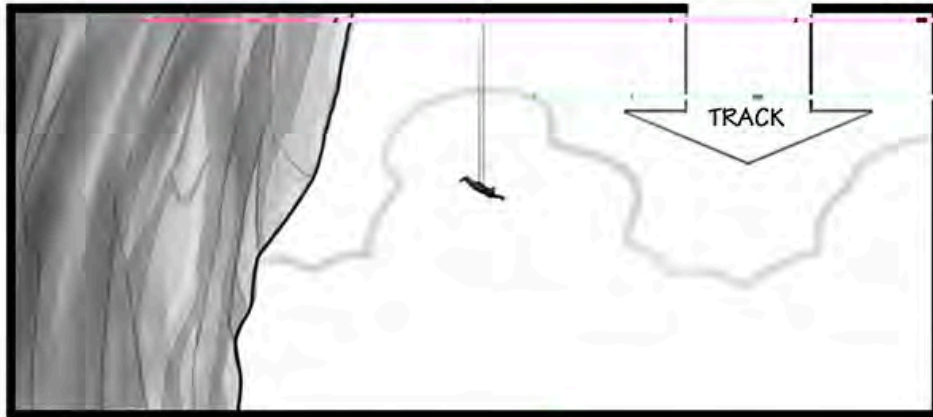

# SANCTUS

C/U THE STRAIN SHOWS ON SAMUEL'S FACE AS HE STRUGGLES TO HOLD THE BAT WING SHAPE. CUT.

FREE FALL UP ANGLE. TILT OVER AS SAMUEL SOARS PAST CAMERA. TILT OVER

RUIN LAYED OUT BELOW HIM. CUT.

CRASH ZOOM. THE FABRIC OF HIS RIGHT SLEEVE STARTS TO TEAR.

# SANCTUS

CROWD REACTION SHOT. THE PEOPLE GASP/ SCREAM

CUT.

WIDE SHOT.  
SAMUEL FALLS THROUGH SPACE.

CUT.

HE SPREADS HIS LIMBS WIDE TO PRODUCE A BAT WING EFFECT  
WITH HIS ROBES.

CUT.

HE SWOOPS AWAY OVER THE CITY.