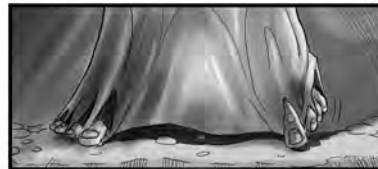

# SANCTUS

CLIFFS ABOVE THE CITY OF RUIN. WIDE SHOT.  
A LONE FIGURE STANDS IN THE CAVE MOUTH.

CUT.

M/C/U. SAMUEL SPREADS HIS ARMS WIDE.

CUT.

SAMUEL'S P/O/V OF RUIN FAR BELOW.

CUT.

HIGH DOWN SHOT. CROWD REACTION.

# SANCTUS

C/U OF SAMUEL.

CUT.

C/U . SAMUEL PUSHES HIS TOES INTO THE LOOPS IN HIS ROBE.

CUT.

TILT DOWN AS SAMUEL TIPS FORWARD AND PLUMMETS TO EARTH.

CUT.

# SANCTUS

CROWD REACTION SHOT. THE PEOPLE GASP/ SCREAM

CUT.

WIDE SHOT.  
SAMUEL FALLS THROUGH SPACE.

CUT.

HE SPREADS HIS LIMBS WIDE TO PRODUCE A BAT WING EFFECT  
WITH HIS ROBES.

CUT.

HE SWOOPS AWAY OVER THE CITY.

# SANCTUS

C/U THE STRAIN SHOWS ON SAMUEL'S FACE AS HE STRUGGLES TO HOLD THE BAT WING SHAPE. CUT.

FREE FALL UP ANGLE. TILT OVER AS SAMUEL SOARS PAST CAMERA. TILT OVER

RUIN LAYED OUT BELOW HIM. CUT.

CRASH ZOOM. THE FABRIC OF HIS RIGHT SLEEVE STARTS TO TEAR.