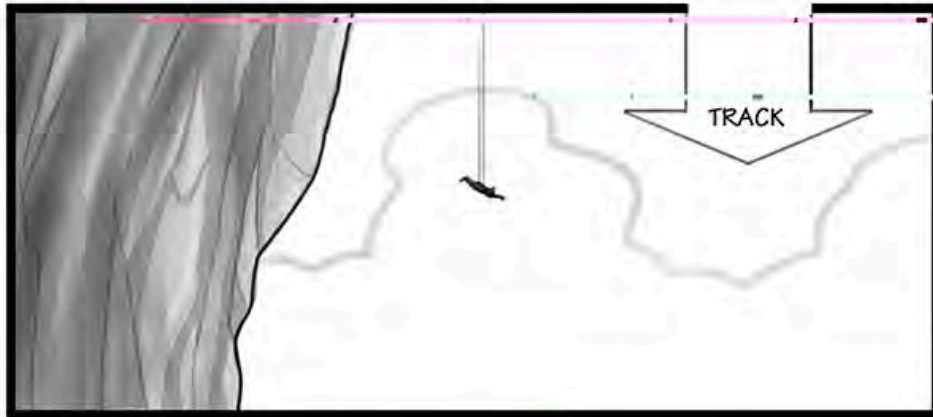

# SANCTUS

C/U OF SAMUEL.

CUT.

C/U . SAMUEL PUSHES HIS TOES INTO THE LOOPS IN HIS ROBE.

CUT.

TILT DOWN AS SAMUEL TIPS FORWARD AND PLUMMETS TO EARTH.

CUT.

# SANCTUS

CROWD REACTION SHOT. THE PEOPLE GASP/ SCREAM

CUT.

WIDE SHOT.  
SAMUEL FALLS THROUGH SPACE.

CUT.

HE SPREADS HIS LIMBS WIDE TO PRODUCE A BAT WING EFFECT  
WITH HIS ROBES.

CUT.

HE SWOOPS AWAY OVER THE CITY.

# SANCTUS

C/U THE STRAIN SHOWS ON SAMUEL'S FACE AS HE STRUGGLES TO HOLD THE BAT WING SHAPE. CUT.

FREE FALL UP ANGLE. TILT OVER AS SAMUEL SOARS PAST CAMERA. TILT OVER

RUIN LAYED OUT BELOW HIM. CUT.

CRASH ZOOM. THE FABRIC OF HIS RIGHT SLEEVE STARTS TO TEAR.